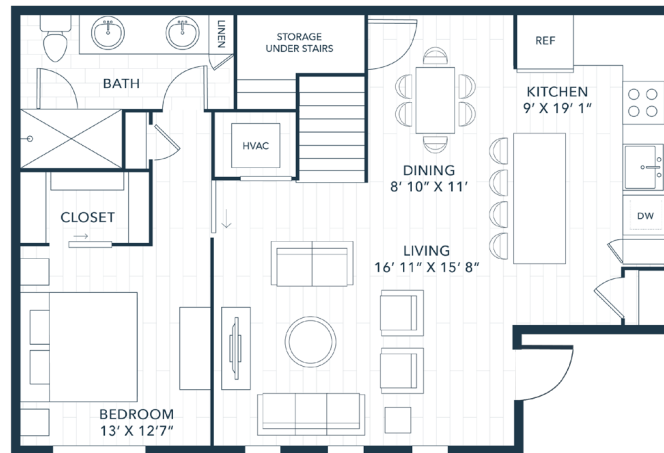

Townhome

3 BED | 3 BATH

1901

SQ. FT.

THE SIGNAL

721 Halifax St | Raleigh, NC 27604

thesignraleigh.com

Floor plans are artist's rendering. All dimensions are approximate. Actual product and specifications may vary in dimension or detail. Not all features are available in every apartment. Prices and availability are subject to change. Please see a representative for details.