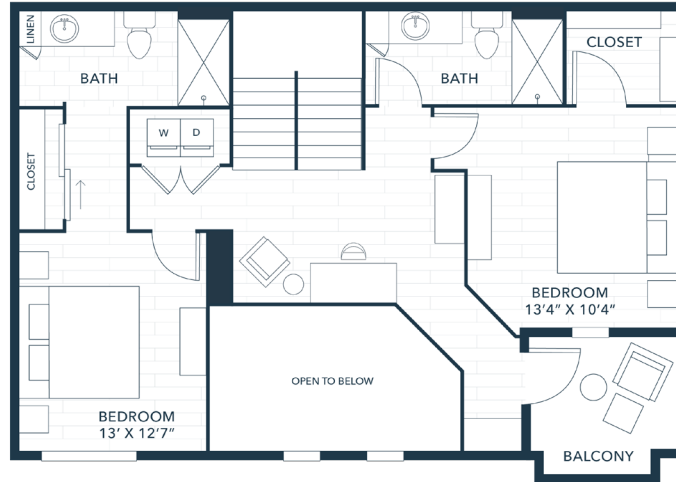

Townhome

3 BED | 3 BATH

1901

SQ. FT.

THE SIGNAL

721 Halifax St | Raleigh, NC 27604

thesignraleigh.com

Floor plans are artist's rendering. All dimensions are approximate. Actual product and specifications may vary in dimension or detail. Not all features are available in every apartment. Prices and availability are subject to change. Please see a representative for details.