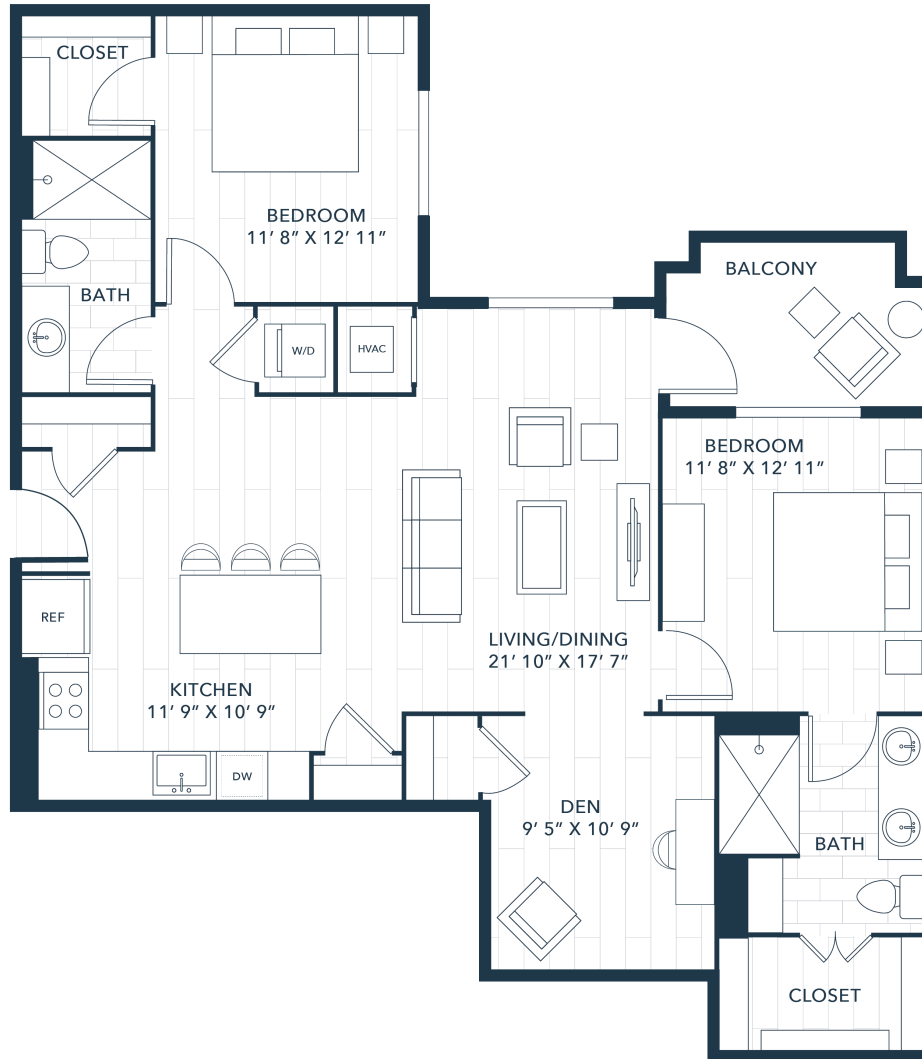

B5 Den

2 BED | 2 BATH | DEN

1211-1221

SQ. FT.

THE SIGNAL

721 Halifax St | Raleigh, NC 27604

thesignalraleigh.com

Floor plans are artist's rendering. All dimensions are approximate. Actual product and specifications may vary in dimension or detail. Not all features are available in every apartment. Prices and availability are subject to change. Please see a representative for details.