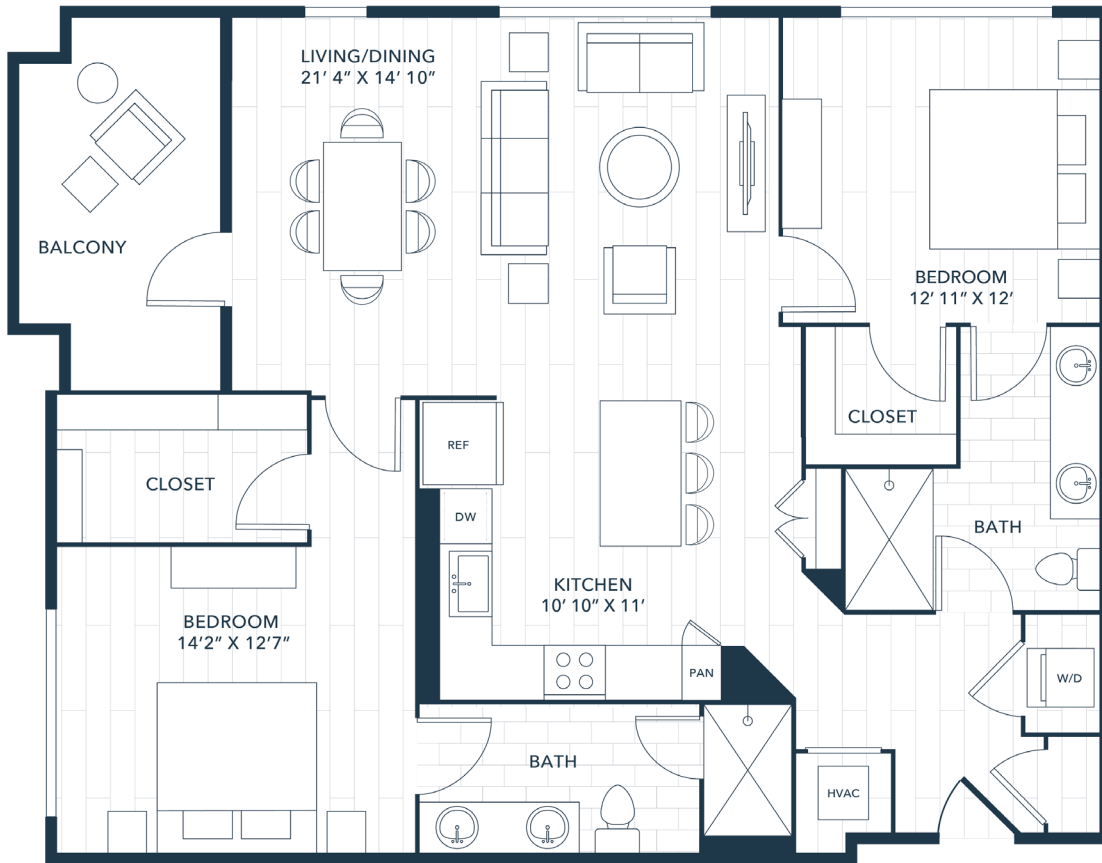

# B6

2 BED | 2 BATH

# 1249

SQ. FT.

**THE SIGNAL**

721 Halifax St | Raleigh, NC 27604

[thesignalraleigh.com](http://thesignalraleigh.com)

*Floor plans are artist's rendering. All dimensions are approximate. Actual product and specifications may vary in dimension or detail. Not all features are available in every apartment. Prices and availability are subject to change. Please see a representative for details.*