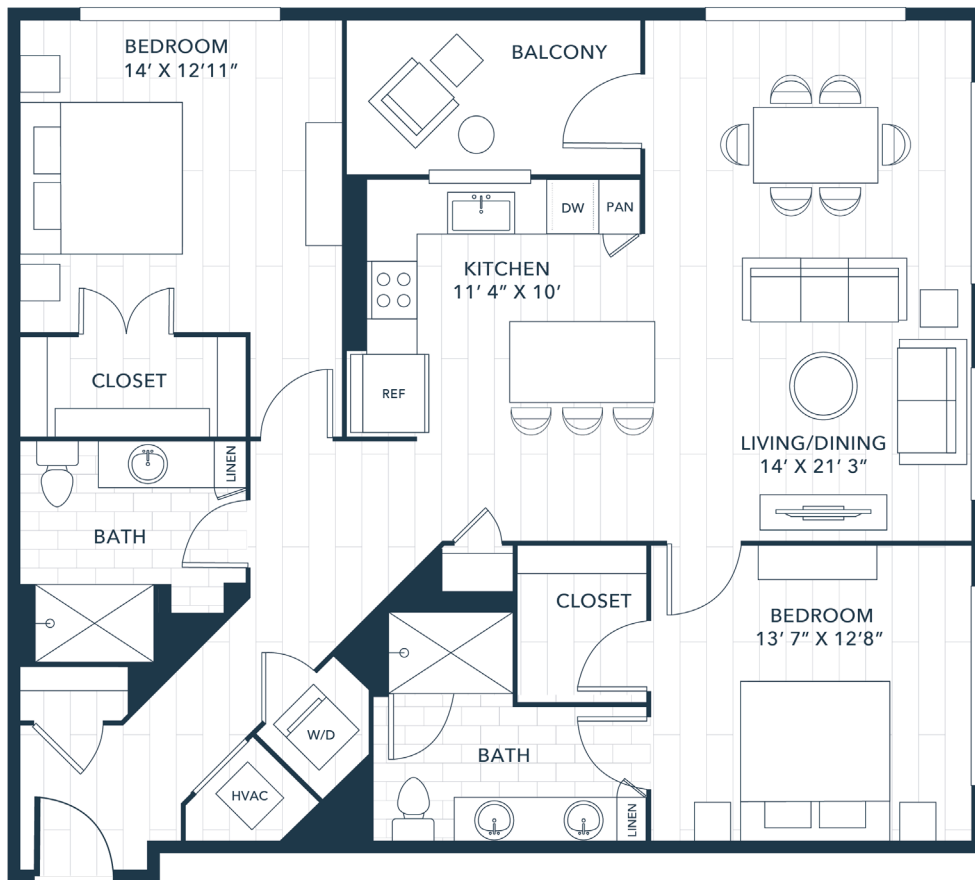

B4

2 BED | 2 BATH

1272

SQ. FT.

THE SIGNAL

721 Halifax St | Raleigh, NC 27604

thesignalraleigh.com

Floor plans are artist's rendering. All dimensions are approximate. Actual product and specifications may vary in dimension or detail. Not all features are available in every apartment. Prices and availability are subject to change. Please see a representative for details.