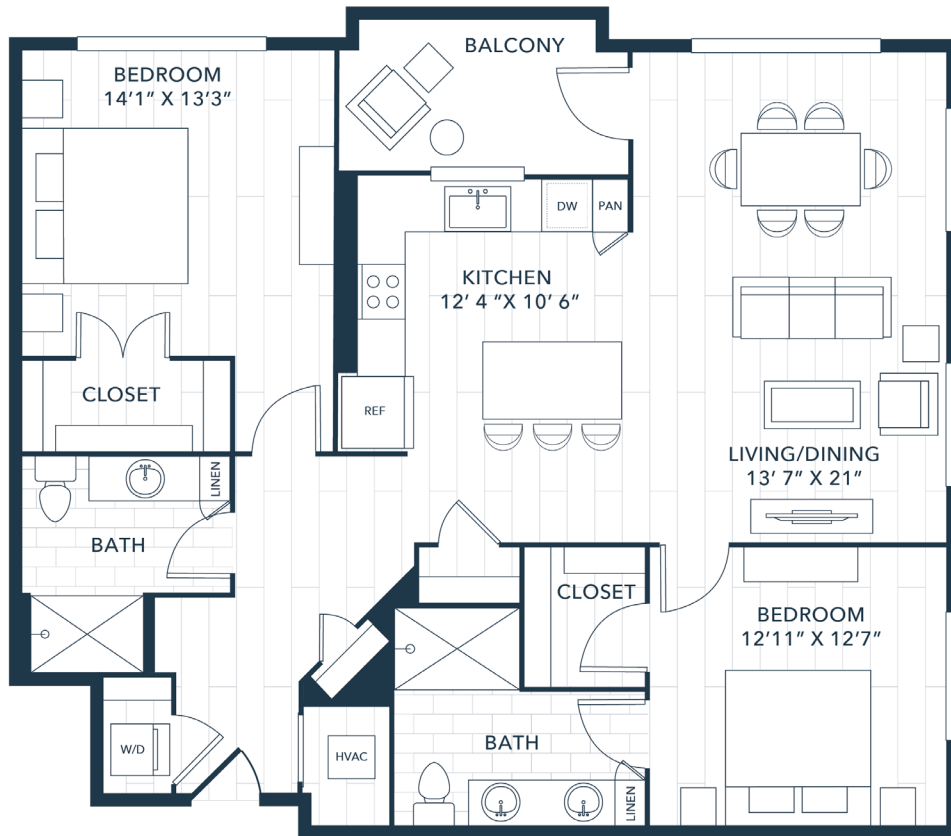

B3

2 BED | 2 BATH

1246

SQ. FT.

THE SIGNAL

721 Halifax St | Raleigh, NC 27604

thesignalraleigh.com

Floor plans are artist's rendering. All dimensions are approximate. Actual product and specifications may vary in dimension or detail. Not all features are available in every apartment. Prices and availability are subject to change. Please see a representative for details.