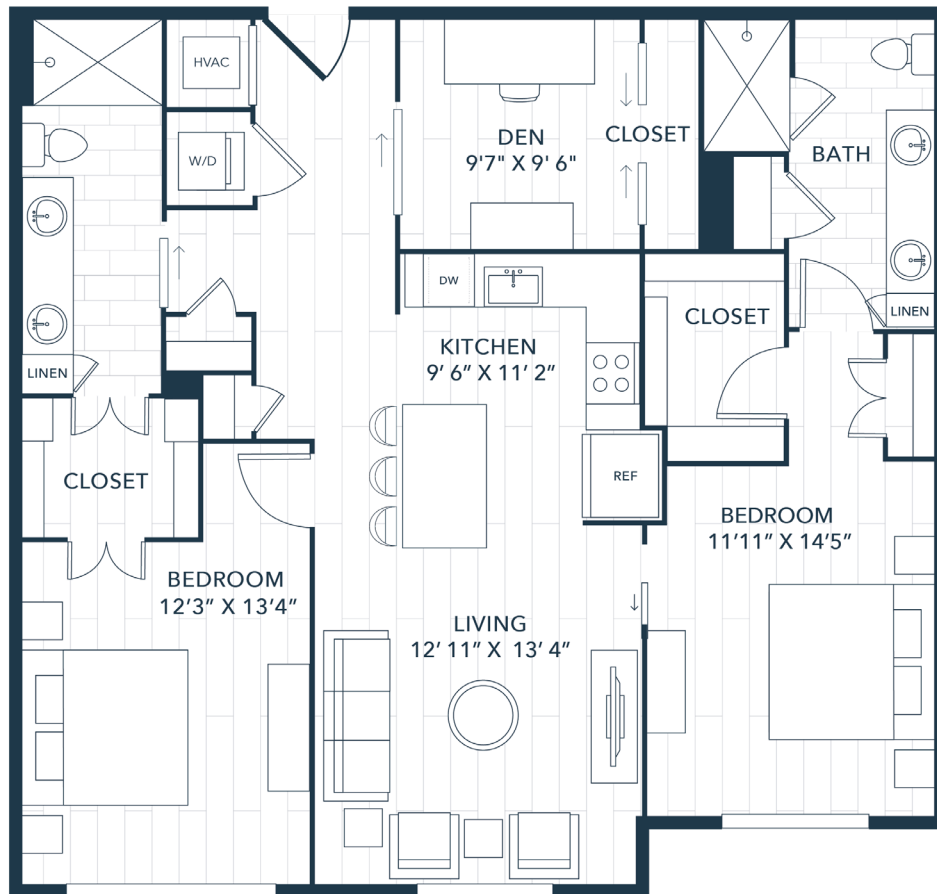

B2 Den

2 BED | 2 BATH | DEN

1260

SQ. FT.

THE SIGNAL

721 Halifax St | Raleigh, NC 27604

thesignalraleigh.com

Floor plans are artist's rendering. All dimensions are approximate. Actual product and specifications may vary in dimension or detail. Not all features are available in every apartment. Prices and availability are subject to change. Please see a representative for details.