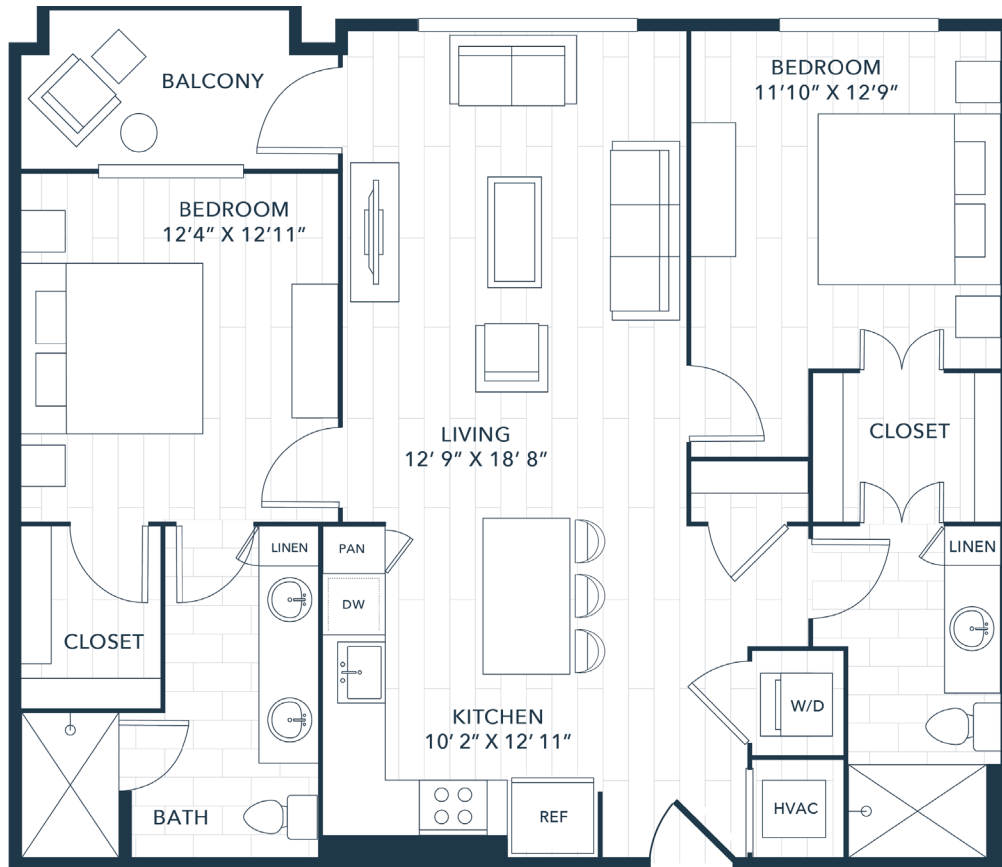

# B1

2 BED | 2 BATH

# 1084-1112

SQ. FT.

**THE SIGNAL**

721 Halifax St | Raleigh, NC 27604

[thesignalraleigh.com](http://thesignalraleigh.com)

*Floor plans are artist's rendering. All dimensions are approximate. Actual product and specifications may vary in dimension or detail. Not all features are available in every apartment. Prices and availability are subject to change. Please see a representative for details.*