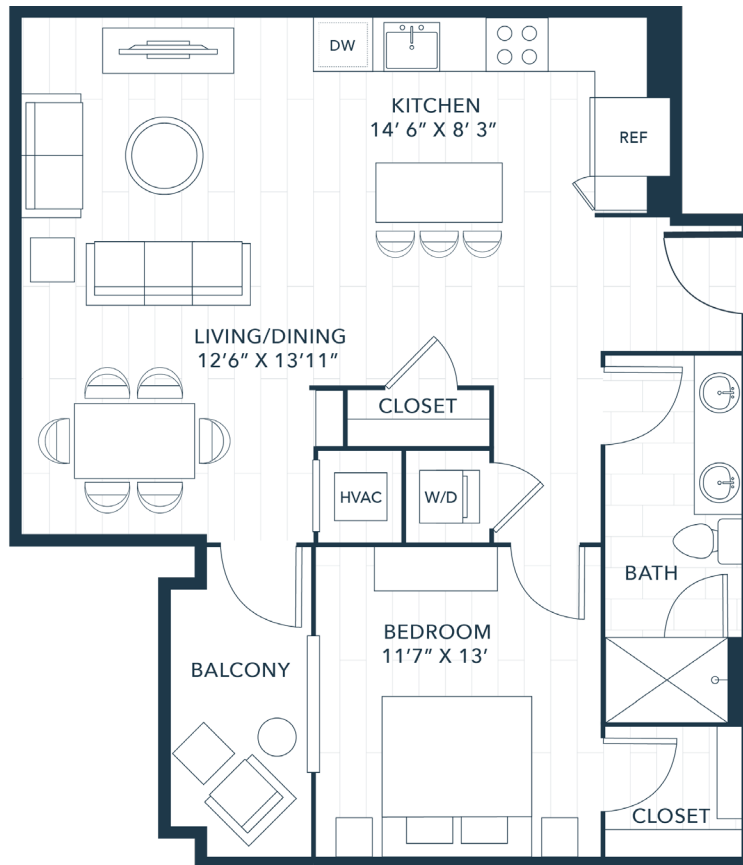

A10

1 BED | 1 BATH

860

SQ. FT.

THE SIGNAL

721 Halifax St | Raleigh, NC 27604

thesignalraleigh.com

Floor plans are artist's rendering. All dimensions are approximate. Actual product and specifications may vary in dimension or detail. Not all features are available in every apartment. Prices and availability are subject to change. Please see a representative for details.