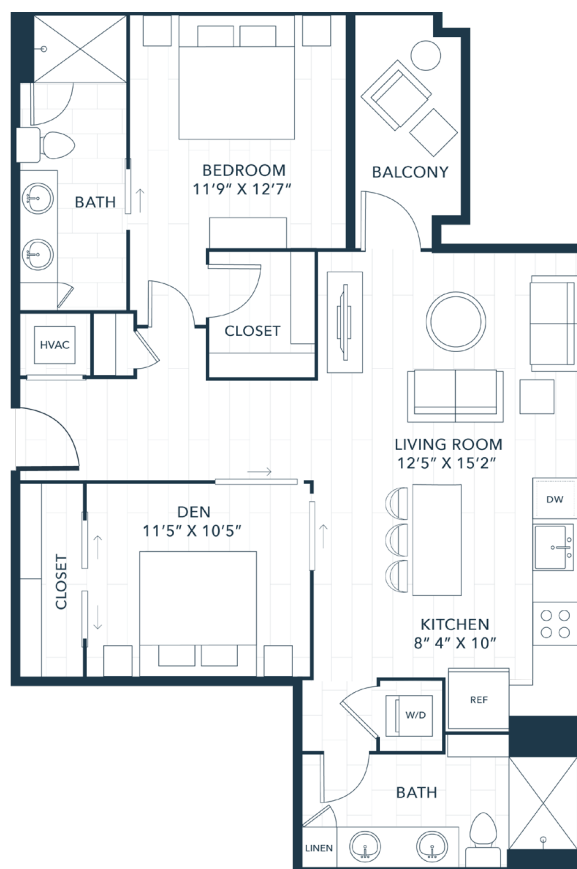

A9 Den

1 BED | 2 BATH | DEN

1057

SQ. FT.

THE SIGNAL

721 Halifax St | Raleigh, NC 27604

thesignalraleigh.com

Floor plans are artist's rendering. All dimensions are approximate. Actual product and specifications may vary in dimension or detail. Not all features are available in every apartment. Prices and availability are subject to change. Please see a representative for details.