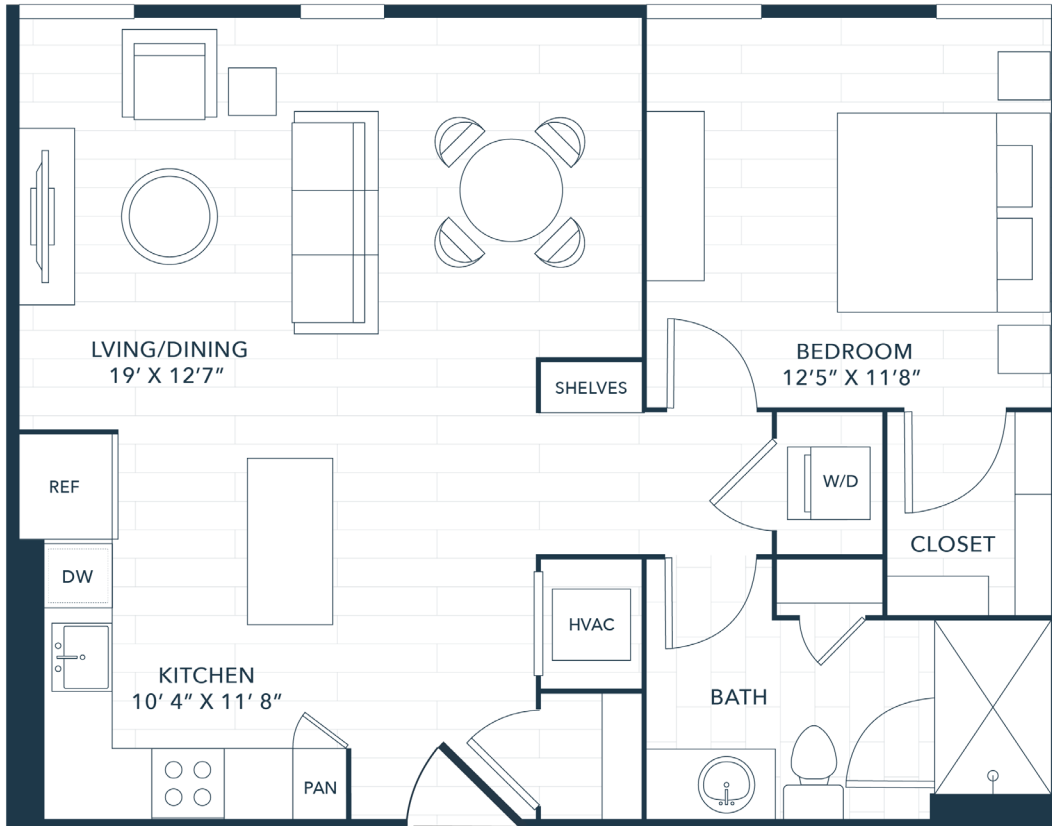

A8

1 BED | 1 BATH

762

SQ. FT.

THE SIGNAL

721 Halifax St | Raleigh, NC 27604

thesignalraleigh.com

Floor plans are artist's rendering. All dimensions are approximate. Actual product and specifications may vary in dimension or detail. Not all features are available in every apartment. Prices and availability are subject to change. Please see a representative for details.