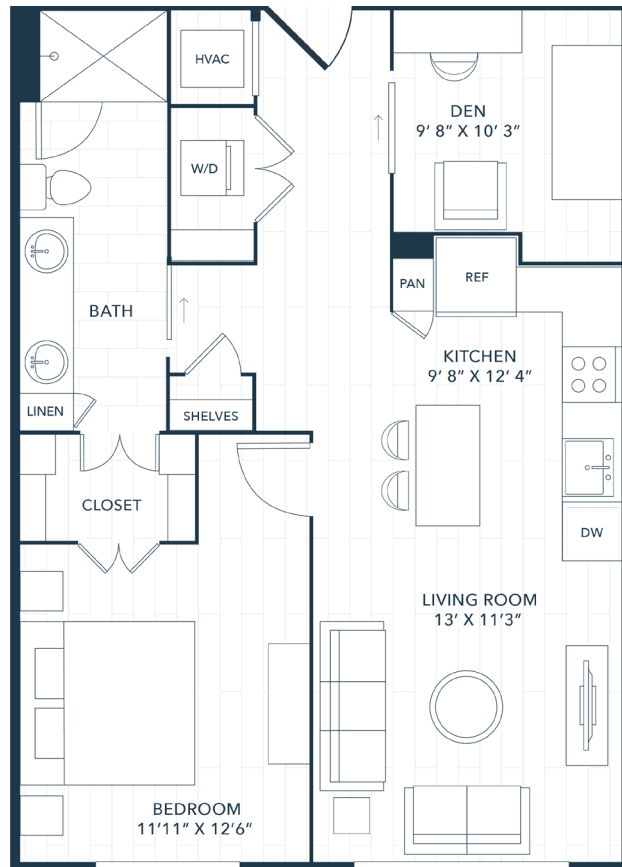

A7 Den

1 BED | 1 BATH | DEN

868

SQ. FT.

THE SIGNAL

721 Halifax St | Raleigh, NC 27604

thesignalraleigh.com

Floor plans are artist's rendering. All dimensions are approximate. Actual product and specifications may vary in dimension or detail. Not all features are available in every apartment. Prices and availability are subject to change. Please see a representative for details.