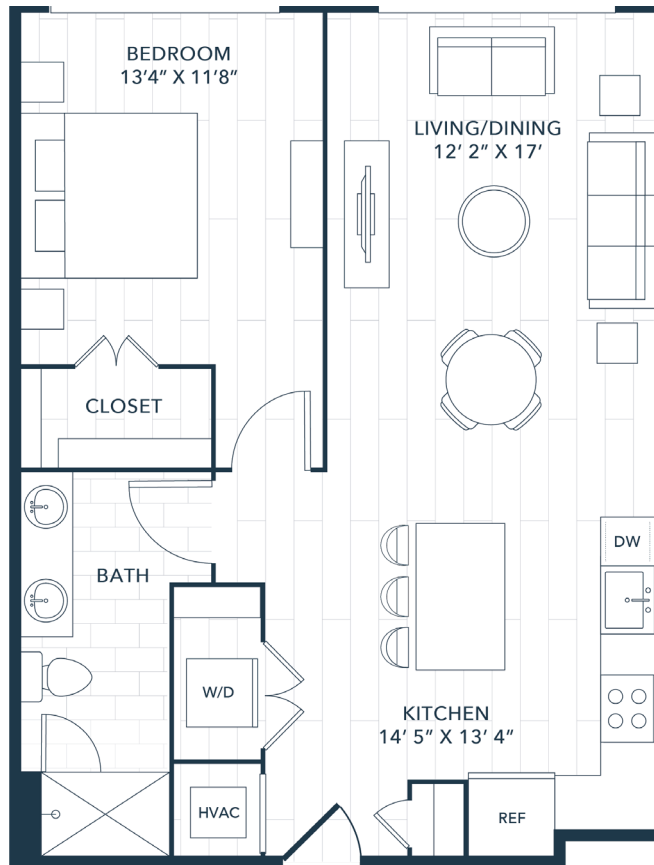

# A6

1 BED | 1 BATH

# 804-942

SQ. FT.

**THE SIGNAL**

721 Halifax St | Raleigh, NC 27604

[thesignalraleigh.com](http://thesignalraleigh.com)

*Floor plans are artist's rendering. All dimensions are approximate. Actual product and specifications may vary in dimension or detail. Not all features are available in every apartment. Prices and availability are subject to change. Please see a representative for details.*