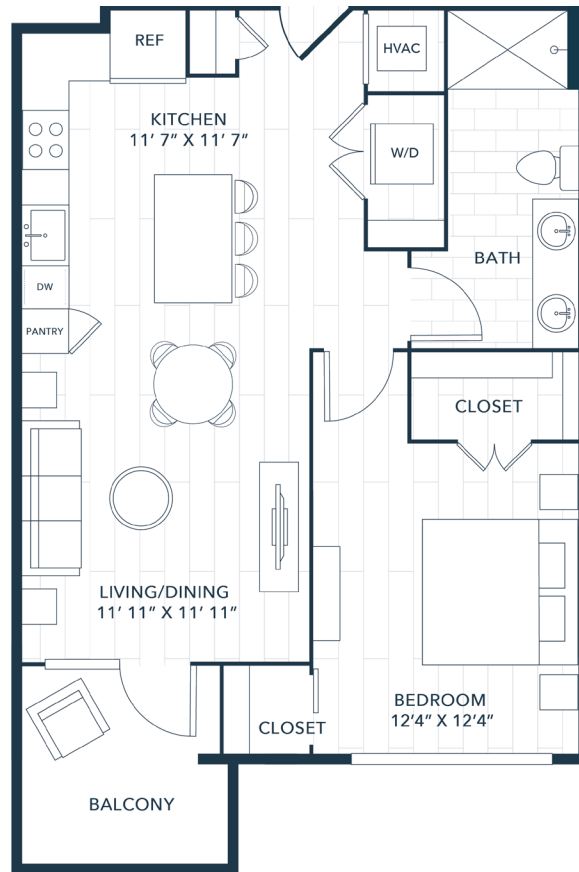

# A5

1 BED | 1 BATH

# 741

SQ. FT.

**THE SIGNAL**

721 Halifax St | Raleigh, NC 27604

[thesignalraleigh.com](http://thesignalraleigh.com)

*Floor plans are artist's rendering. All dimensions are approximate. Actual product and specifications may vary in dimension or detail. Not all features are available in every apartment. Prices and availability are subject to change. Please see a representative for details.*