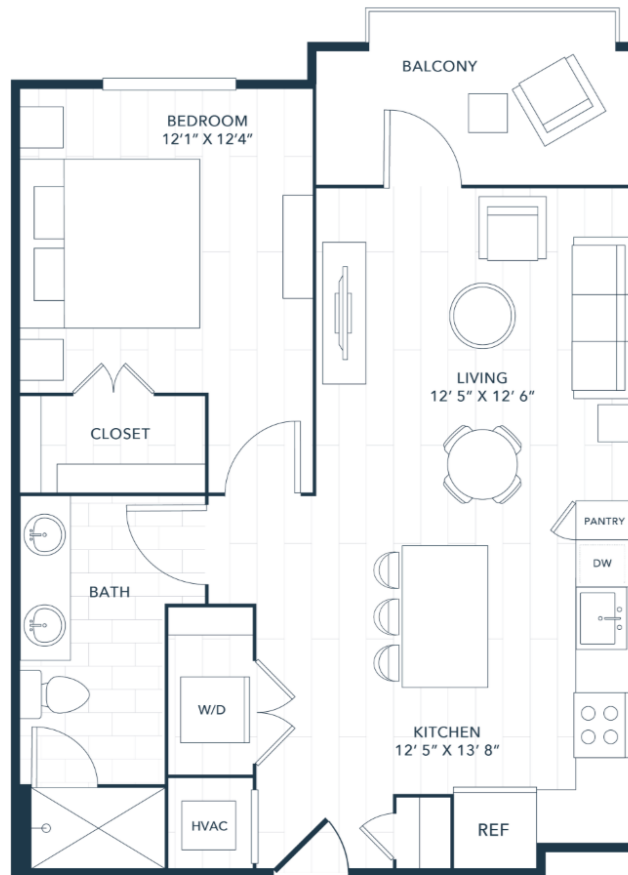

A4

1 BED | 1 BATH

712-893

SQ. FT.

THE SIGNAL

721 Halifax St | Raleigh, NC 27604

thesignalraleigh.com

Floor plans are artist's rendering. All dimensions are approximate. Actual product and specifications may vary in dimension or detail. Not all features are available in every apartment. Prices and availability are subject to change. Please see a representative for details.