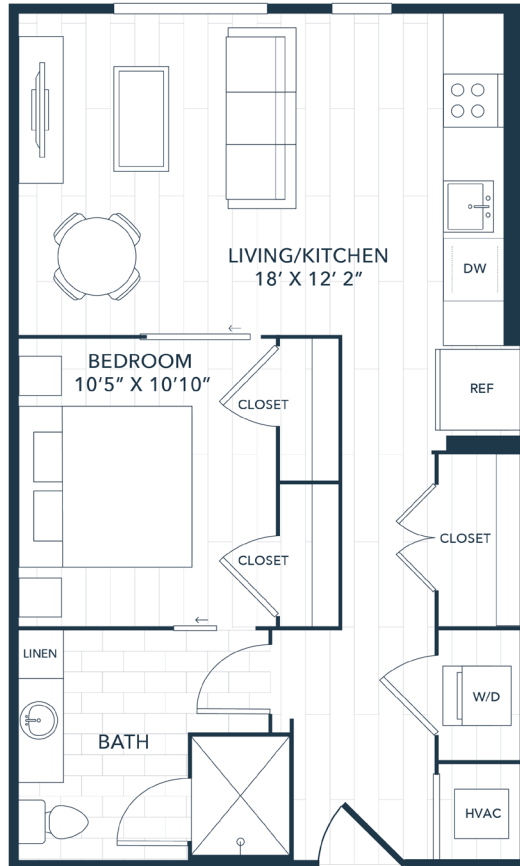

A3

1 BED | 1 BATH

640-647

SQ. FT.

THE SIGNAL

721 Halifax St | Raleigh, NC 27604

thesignalraleigh.com

Floor plans are artist's rendering. All dimensions are approximate. Actual product and specifications may vary in dimension or detail. Not all features are available in every apartment. Prices and availability are subject to change. Please see a representative for details.