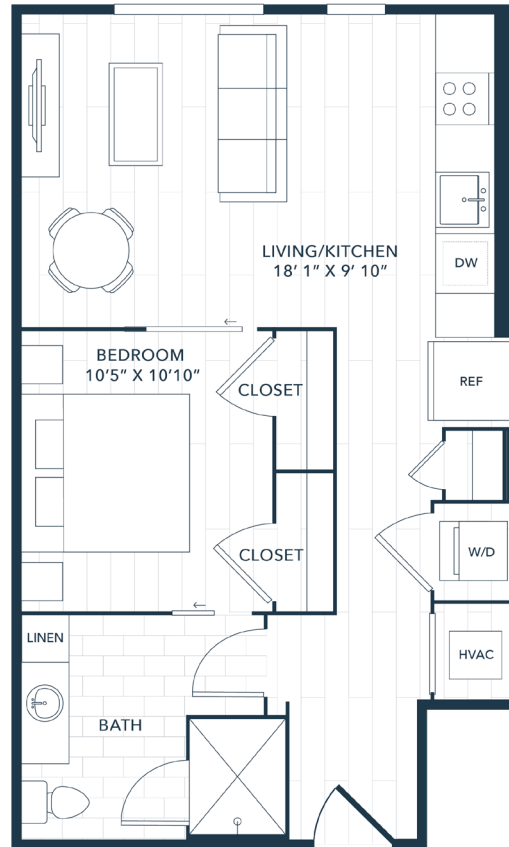

A2

1 BED | 1 BATH

589-647

SQ. FT.

THE SIGNAL

721 Halifax St | Raleigh, NC 27604

thesignalraleigh.com

Floor plans are artist's rendering. All dimensions are approximate. Actual product and specifications may vary in dimension or detail. Not all features are available in every apartment. Prices and availability are subject to change. Please see a representative for details.