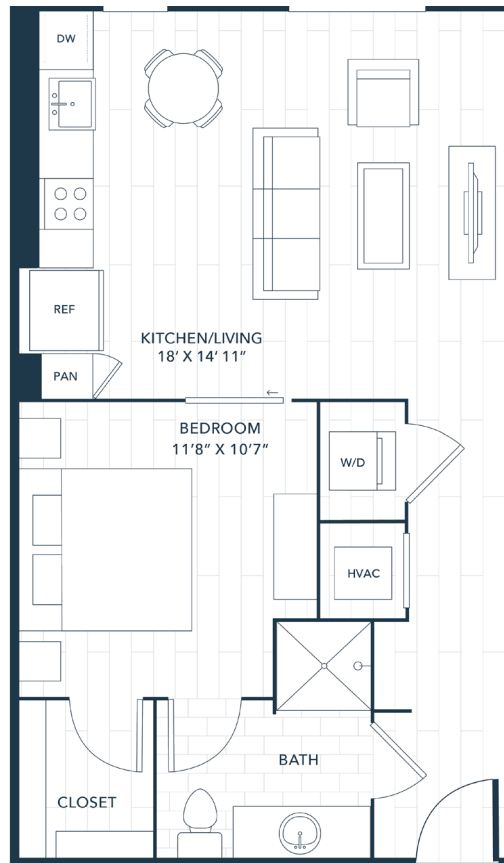

A1

1 BED | 1 BATH

672

SQ. FT.

THE SIGNAL

721 Halifax St | Raleigh, NC 27604

thesignalraleigh.com

Floor plans are artist's rendering. All dimensions are approximate. Actual product and specifications may vary in dimension or detail. Not all features are available in every apartment. Prices and availability are subject to change. Please see a representative for details.