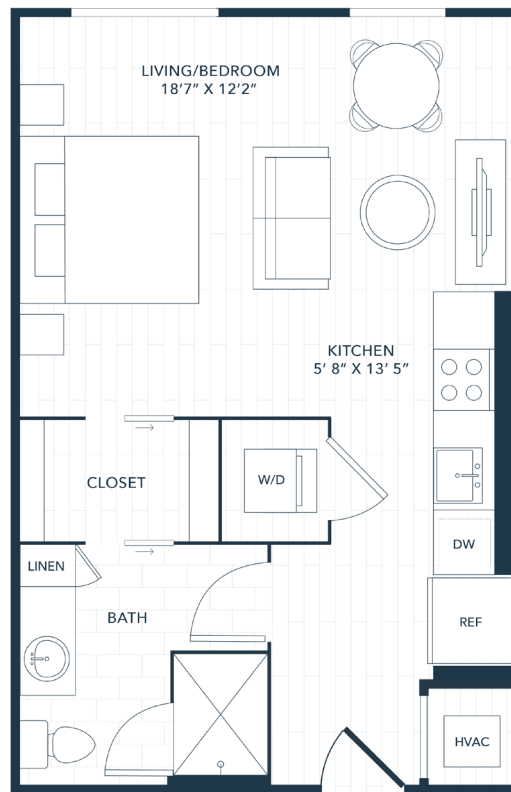

S1

STUDIO | 1 BATH

483-582

SQ. FT.

THE SIGNAL

721 Halifax St | Raleigh, NC 27604

thesignalraleigh.com

Floor plans are artist's rendering. All dimensions are approximate. Actual product and specifications may vary in dimension or detail. Not all features are available in every apartment. Prices and availability are subject to change. Please see a representative for details.